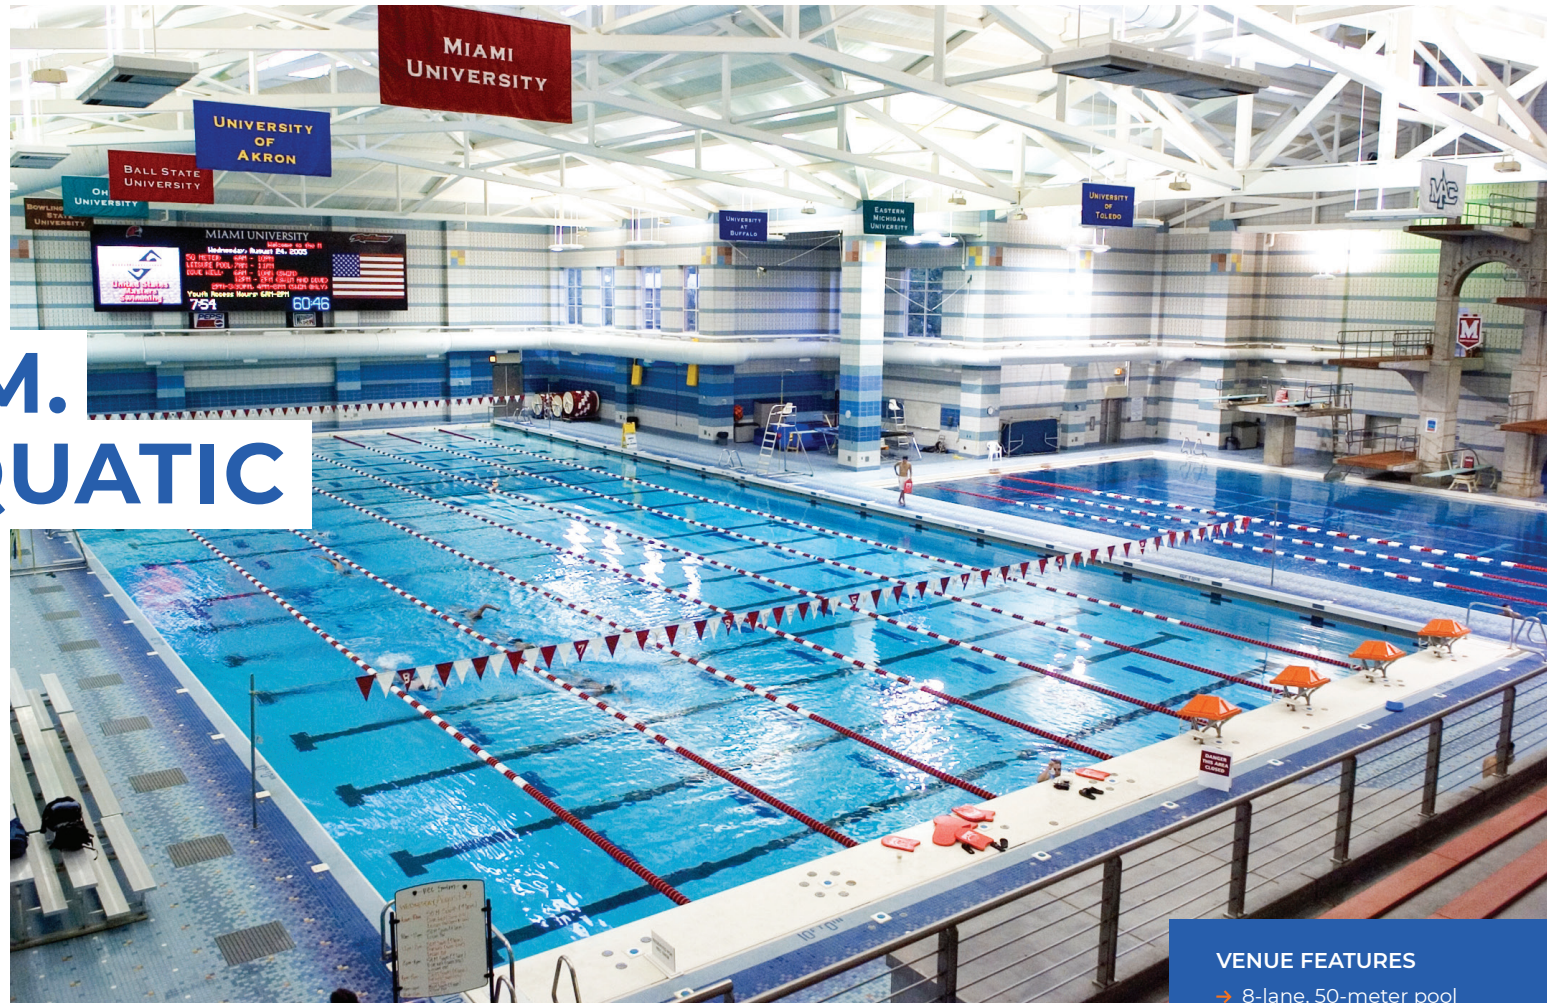

VENUES → SPOOKY NOOK SPORTS CHAMPION MILL

SPOOKY NOOK SPORTS CHAMPION MILL

604 NORTH B ST., HAMILTON, OH 45011

Once open in late 2021, Spooky Nook Sports Champion Mill will be the largest indoor sports facility in the U.S. The nearly 1 million square feet of sports, entertainment, and event space can simultaneously host leagues, tournaments, banquets, and other events all indoors. Also featuring on-site accommodations, dining, and entertainment options, it will be the premier self-contained indoor sports venue in the U.S. Convenient to nearby amenities, interstate access, and downtown Hamilton, Ohio. Currently booking events for January 2022 and beyond.

SPOOKY NOOK SPORTS CHAMPION MILL BRONCO EXCAVATING

VENUES → MIAMI UNIVERSITY FACILITIES

Nestled in the beautiful college town of Oxford, Miami University boasts some of the top Division I athletic facilities in the Midwest, including a hockey facility featuring 2 sheets of ice and a state-of-the-art natatorium.

CORWIN M. NIXON AQUATIC CENTER

750 S. OAK ST.,
OXFORD, OH 45056

World-class water sports take center stage at the Corwin M. Nixon Aquatic Center. This purpose-built facility hosts swimming, diving, water polo, and synchronized swimming events year-round. Specialty training equipment including practice spotting-belt work and dry-land training is also available for athlete use.

Dauch Indoor Sports Center

800 Weeb Ewbank Way,
Oxford, OH 45056

Opened in 2015, the Dauch Indoor Sports Center features climate controlled, flexible training and competition for a wide variety of sports. The 91,000 square feet of space includes netting for baseball, softball, and golf, as well as an indoor sprint, jumping, and throwing training area.