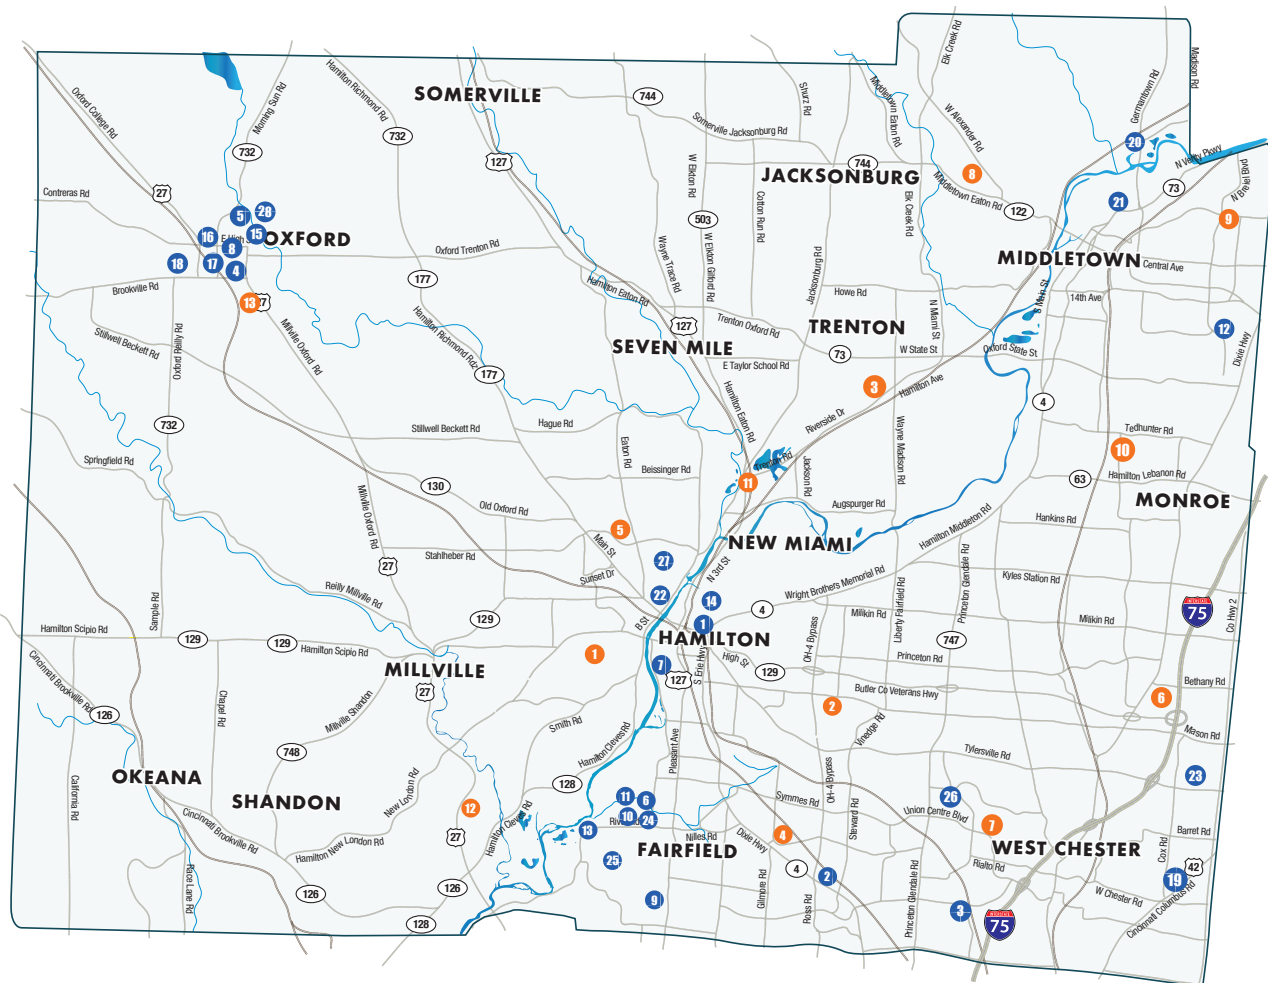

TravelButlerCounty.com/Sports

ATHLETIC FACILITIES

- 1 Butler County Fairgrounds
- 2 Brimelow Rugby Fields
- 3 Cincinnati Curling Club
- 4 Corwin M. Nixon Aquatic Center
- 5 Dauch Indoor Sports Center
- 6 Fairfield Optimist Park
- 7 Foundation Field
- 8 Goggin Ice Center
- 9 Harbin Park
- 10 Joe Nuxhall Miracle League Fields
- 11 Joyce Park
- 12 Lefferson Park
- 13 LJ Smith (North End) Park
- 14 Marsh Park
- 15 McKie Field at Hayden Park
- 16 Miami University Softball Stadium
- 17 Millett Hall
- 18 Oxford Community Park
- 19 Pisgah Youth Organization Fields
- 20 Rowe Sports Complex
- 21 Smith Park
- 22 Spooky Nook Sports Champion Mill
- 23 Voice of America MetroPark
- 24 Wake Nation
- 25 Waterworks Park
- 26 West Chester Baseball Complex
- 27 West Side Little League
- 28 Yager Stadium