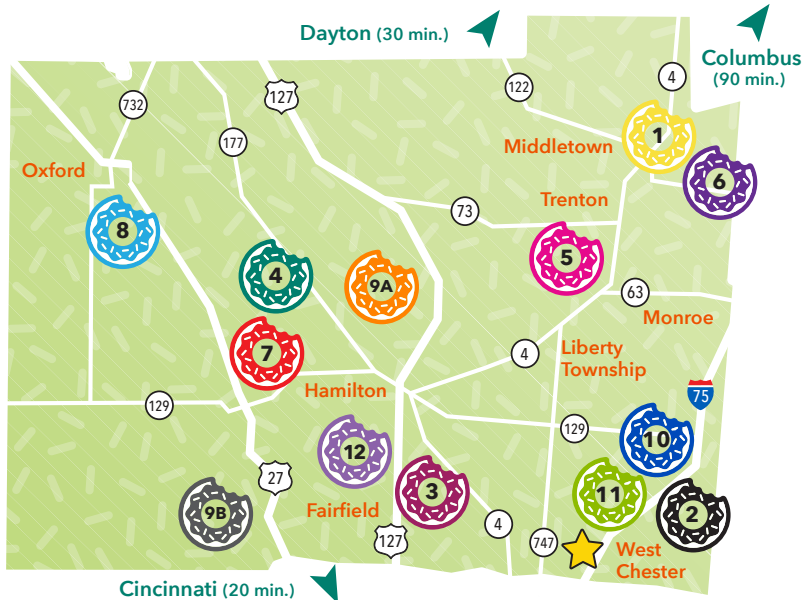

**Fried, glazed, filled, and sprinkled.
Try them all on the Butler County Donut Trail!**

With one of the largest numbers of donut shops per capita in the Midwest, donuts are a big deal on the Butler County Donut Trail.

Grab your Butler County Donut Trail Passport, complete the journey, and earn your SWEET Donut Trail T-shirt.

Which one will be your favorite?

- 1** **Central Pastry Shop**
1518 Central Ave.,
Middletown, OH 45044
- 2** **Holtman's Donuts**
9558 Civic Centre Blvd.,
West Chester, OH 45069
- 3** **Jupiter Coffee & Donuts**
5353 Dixie Hwy.,
Fairfield, OH 45014
- 4** **Kelly's Bakery**
1335 Main St.,
Hamilton, OH 45013

- 5** **Martin's Donuts**
4 W. State St.,
Trenton, OH 45067
- 6** **Milton's Donuts**
3533 Roosevelt Blvd.,
Middletown, OH 45044
- 7** **Mimi's Donuts & Bakery**
2267 Millville Ave.,
Hamilton, OH 45013
- 8** **Oxford Doughnut Shoppe**
(Optional)
120 S. Locust St.,
Oxford, OH 45056

- 9A** **Ross Bakery**
1051 Eaton Ave.,
Hamilton, OH 45013 **or**
4421 Hamilton Cleves Rd.,
Hamilton, OH 45013
- 9B** **Ross Bakery**
1051 Eaton Ave.,
Hamilton, OH 45013
- 10** **Stan the Donut Man**
7967 Cincinnati Dayton Rd.,
West Chester, OH 45069
- 11** **The Donut Hole by Milton's**
8268 Princeton Glendale Rd.,
West Chester, OH 45069
- 12** **The Donut Spot**
5148 Pleasant Ave.,
Fairfield, OH 45014